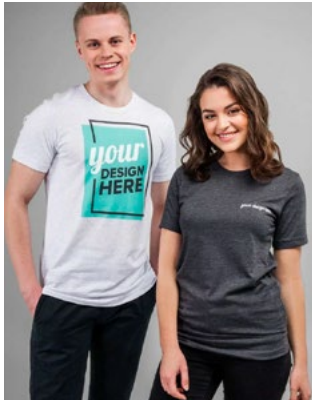

# MOST COMMON CLIENT BRAND PRODUCTS

**Unisex Premium T-Shirt**  
Bella + Canvas 3001

PRICE  
**\$19.98 - \$25.29** Per Item

\*Prices vary on apparel sizes

[View Printing Specs](#)

**Unisex Heavy Blend Hoodie**  
Gildan 18500