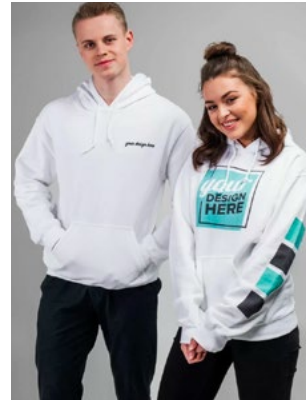

# MOST COMMON CLIENT BRAND PRODUCTS

**Unisex Premium T-Shirt**  
Bella + Canvas 3001

PRICE  
**\$19.98 - \$25.29** Per Item

\*Prices vary on apparel sizes

[View Printing Specs](#)

**Unisex Heavy Blend Hoodie**  
Gildan 18500